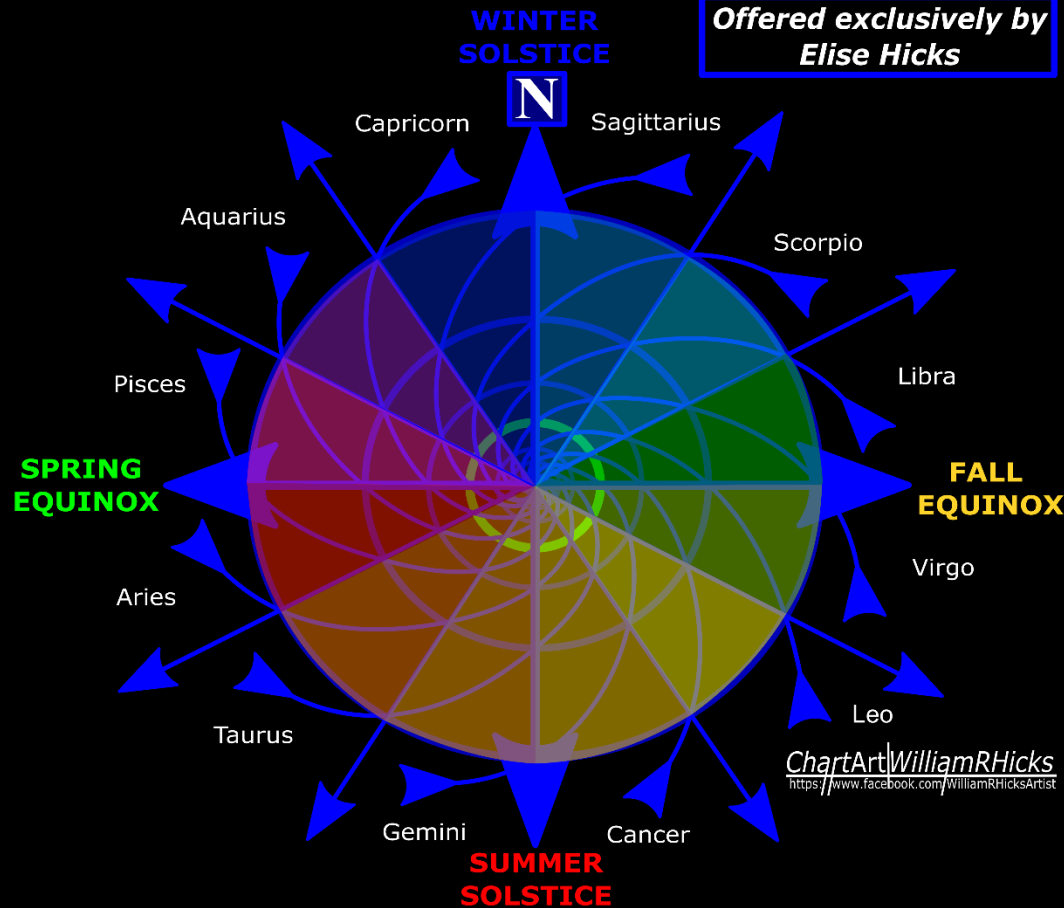

Your soul is the trinity of the quantum field, your mind, and the universe. The quantum field is what science is now proving—that everything is energy, comes from and returns to energy, and is influenced by our consciousness; but we also have our mind—the result of our natural and social environment; and we are all interconnected in this universe—created and affected by specific mathematics and physical laws.

We have our charts; our charts do not have us!

QUANTUM ASTROLOGY - A Compass for the SOUL™

Offered exclusively by
Elise Hicks

ASTROLOGY SIGNS & HOUSES =
Quantum Field "Space" + Gravity + Spin + Sun Location