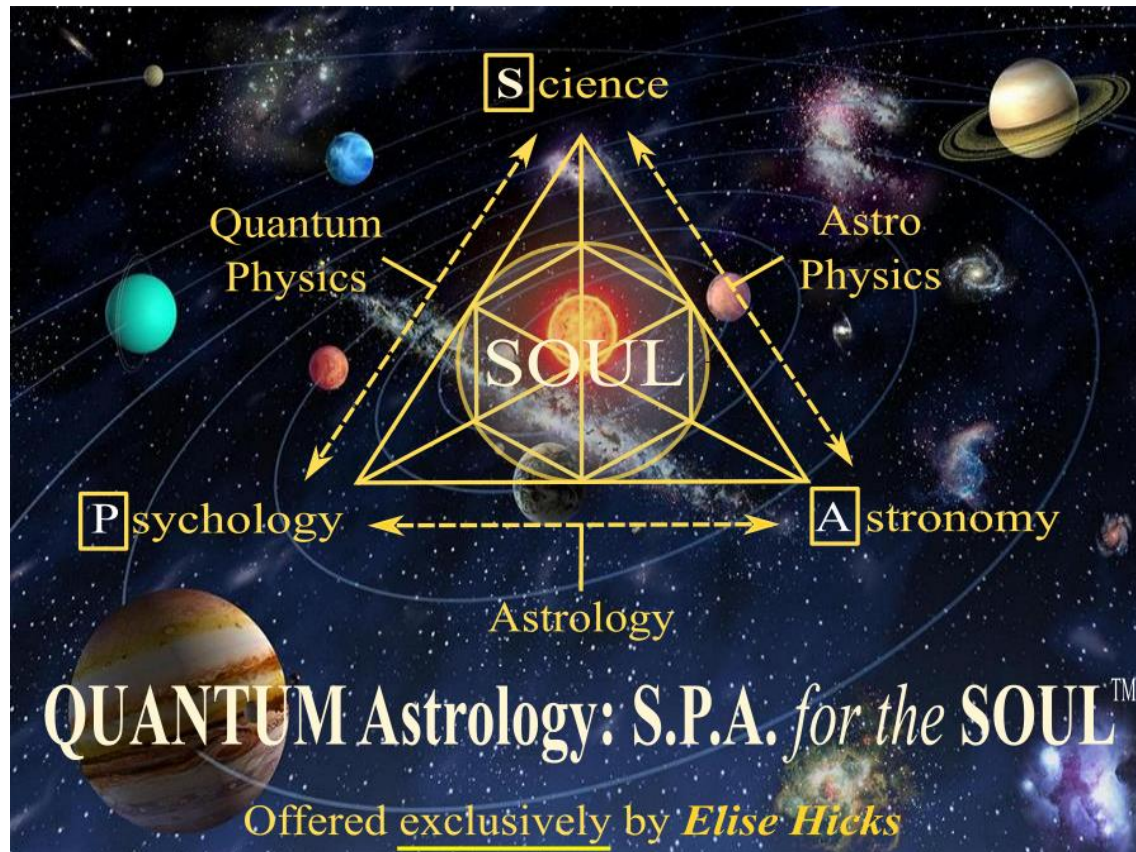

(Graphic by William R. Hicks)

S.P.A. for the Soul™ creates a transformational experience in which my clients are empowered to co-create the best possible life experience, through awareness of the active energies that are present in the birth chart and that are emerging through progressions and transits while partnering with the archetypal principles in order to form an elevated experience and mastery.

We have our charts; our charts do not have us!