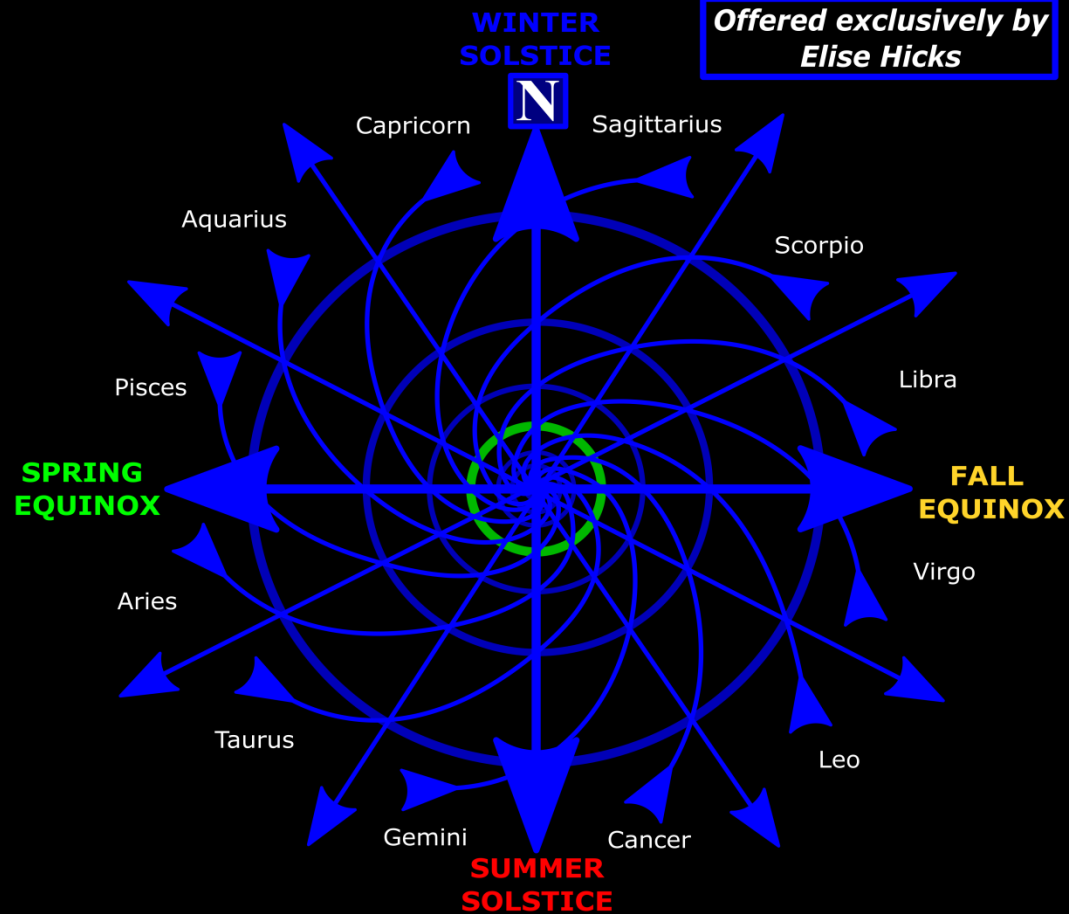

Your soul is the trinity of the quantum field, your mind, and the universe. The quantum field is what science is now proving—that everything is energy, comes from and returns to energy, and is influenced by our consciousness; but we also have our mind—the result of our natural and social environment; and we are all interconnected in this universe—created and affected by specific mathematics and physical laws.

We have our charts; our charts do not have us!

QUANTUM ASTROLOGY - A Compass for the SOUL

Offered exclusively by
Elise Hicks

ASTROLOGY SIGNS & HOUSES =
Quantum Field "Space" + Gravity + Spin + Sun Location