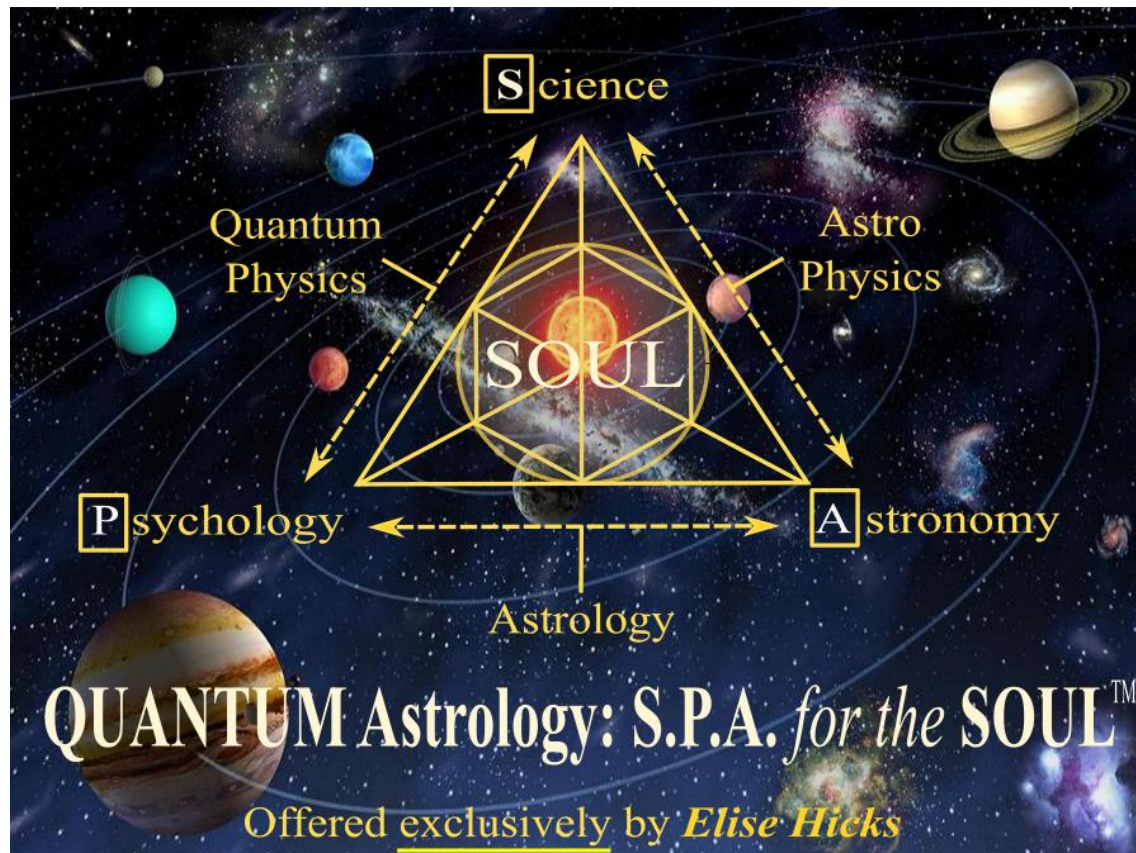

(Graphic by William R. Hicks)

S.P.A. for the Soul™ creates a transformational experience in which my clients are empowered to co-create the best possible life experience, through awareness of the active energies that are present in the birth chart and that are emerging through progressions and transits while partnering with the archetypal principles to form an elevated experience and mastery.

We have our charts; our charts do not have us!